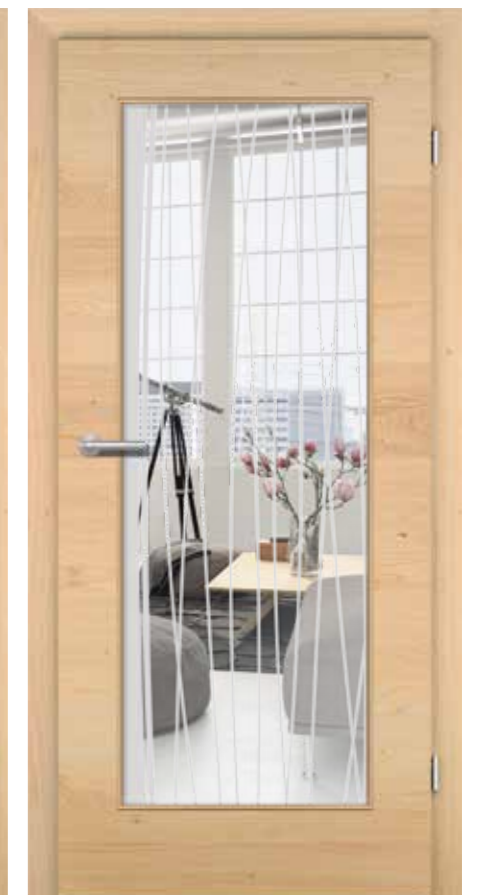

1. **4** **MODELL:** NT-LA2-DQ, EICHE ASTIG
   GLAS: ACCORDIA, Siebdruck-Veredelung
   BESCHLAG: RAVENNA, Flach-Rosette, ohne Schlüssel-Rosette
   MODEL: NT-LA2-DQ, KNOTTY OAK
   GLASS: ACCORDIA, Screenprint finish
   FITTING: RAVENNA, Flat rosette, without keyhole rosette