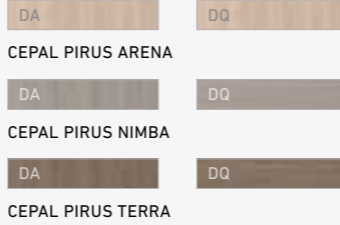

2 **MODELL:** NT-DA, CEPAL AUTHENTIC AKAZIE
BESCHLAG: QUADRAL-Inlay, Flach-Rosette, mit Schlüssel-Rosette
MODEL: NT-DA, CEPAL AUTHENTIC ACACIA
FITTING: QUADRAL-Inlay, Flat rosette, with keyhole rosette

Oberflächen | Surfaces

Beschlag RAVENNA | Fitting

Wählbar als Flach- oder Standard-Rosette

Appetit auf Trend

Trend is more

Trendige Leichtigkeit und edler Look durch dezente Maserung in Birnbaum-Optik.
Discreet grain in pear finish for trendy lightness and a classy look.